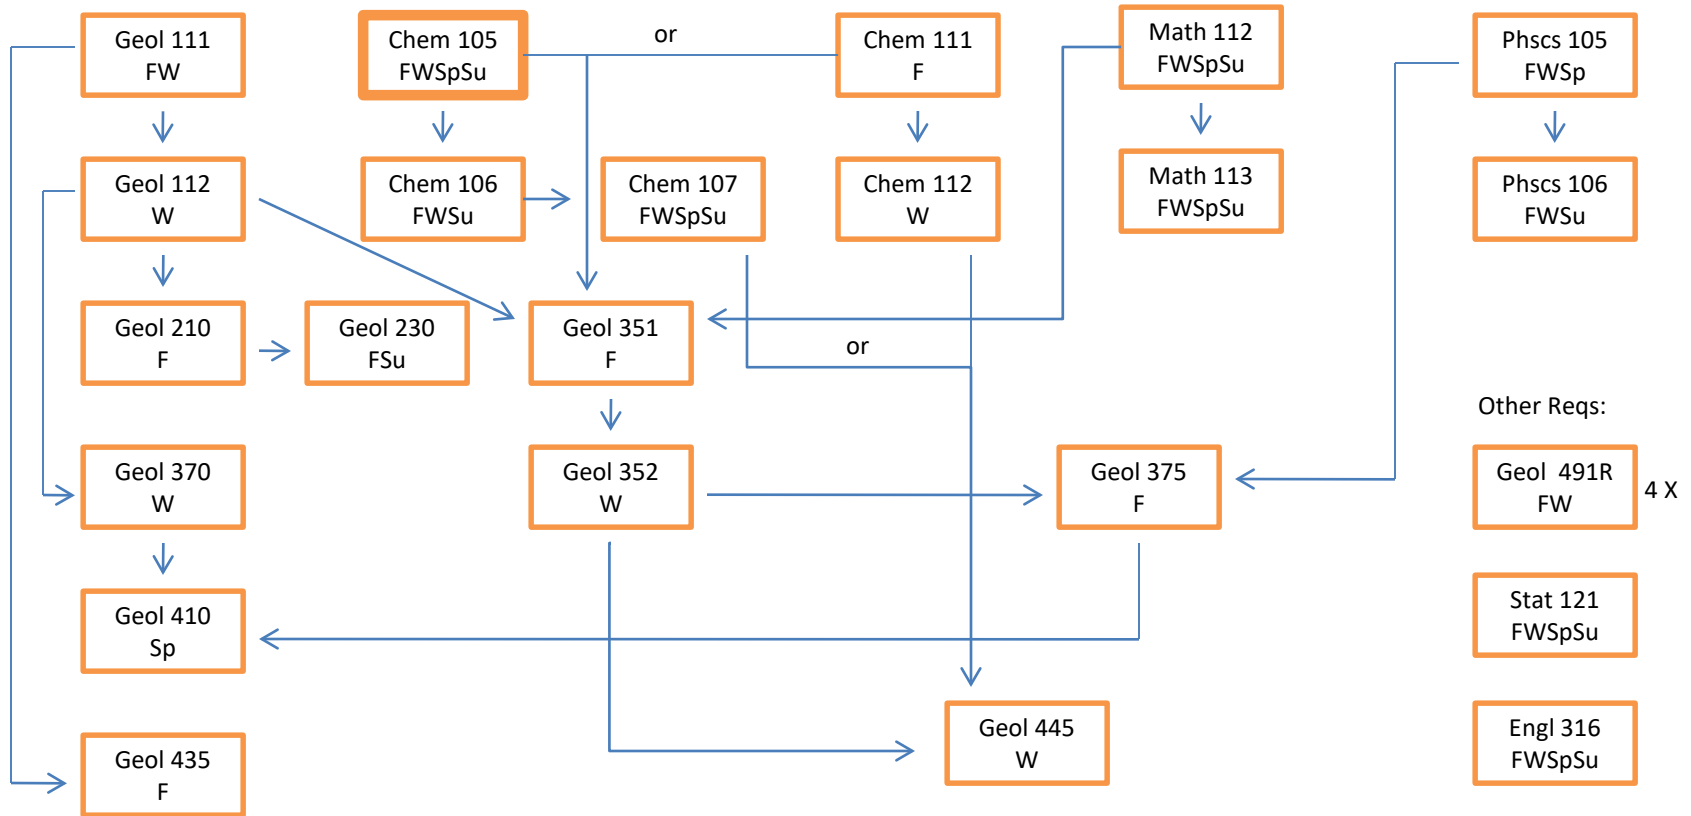

# Geology: Environmental Geology Emphasis

## Two Electives:

Course	Offered	Prerequisites
Ce En 351	WSpSu	Chem 105, Stat 121
Geol 411	F	Geol 111
Geol 440	W	Phcs 106
Geol 535	W even yrs	Geol 435
PWS 303	F	PWS 282, Chem 105