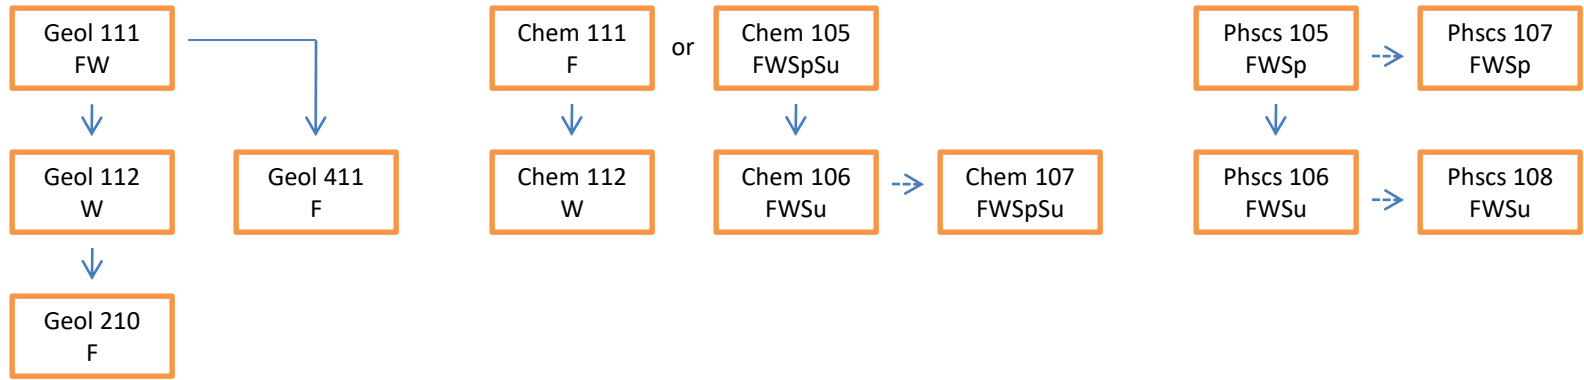

Earth and Space Science Education Major

Three Electives:

<u>Course</u>	<u>Offered</u>	<u>Prerequisites</u>
Geol 100	FWSu	
Geol 109	W	
Geol 230	F	Geol 210 or concurrent
Geol 351	F	Geol 112, Chem 105 or 111, Math 112
Geol 352	W	Geol 210, Geol 351, Chem 105 or 111
Geol 370	W	Geol 112
Geol 375	F	Geol 352, Phscs 105 or concurrent
Geol 435	F	Geol 111 or 330, Math 110
Geol 440	W	Phscs 106
Geol 445	W	Geol 352, Chem 106 and 107 or Chem 112
Geol 460	W even yrs	Geol 352
Geol 476	F on demand	Geol 370, Geol 375
Geol 480	F	Geol 112